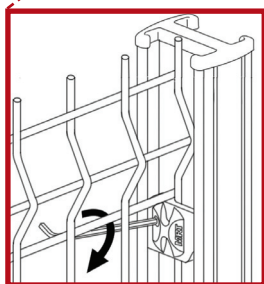

3. Installation of first panel

Support the panel with wooden jacks. Position the panel in the groove of the post. Fix the post with the clips.

Fix post with the clips