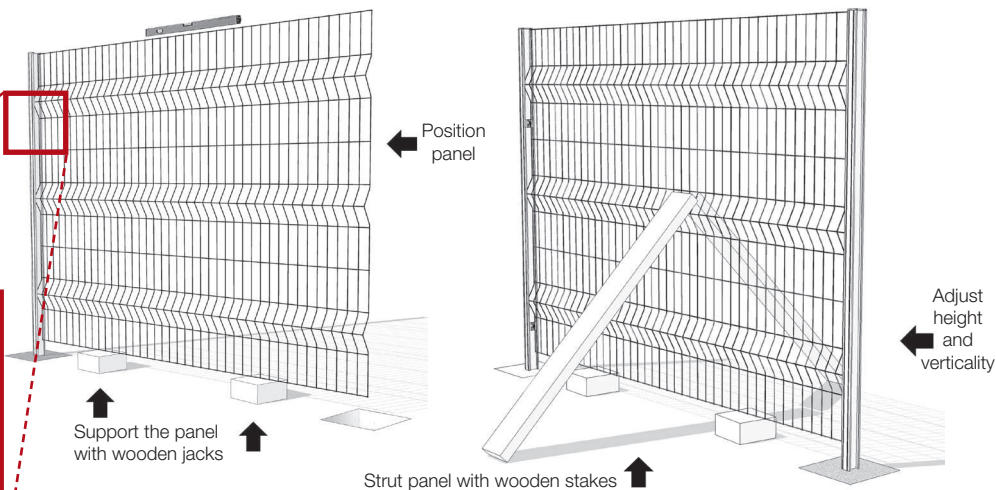

Installation overview (in-ground option) Thanks to the EASYCLIP® post fixing system, installation is simple.

1. Prepare for installation

Dig holes of 30cm diameter and 50cm deep, with a 2.5m distance between centres of each hole.

2. Installation of the first post

Bury first post in dry instant cement. Adjust height and verticality, then fill hole with instant set concrete as per concrete instructions.

3. Installation of first panel

Support the panel with wooden jacks. Position the panel in the groove of the post. Fix the post with the clips.

Fix post with the clips

4. Installation of second post Bury the second post. Adjust height & verticality. Strut the panel with wooden stakes. Repeat operations until fence is complete.