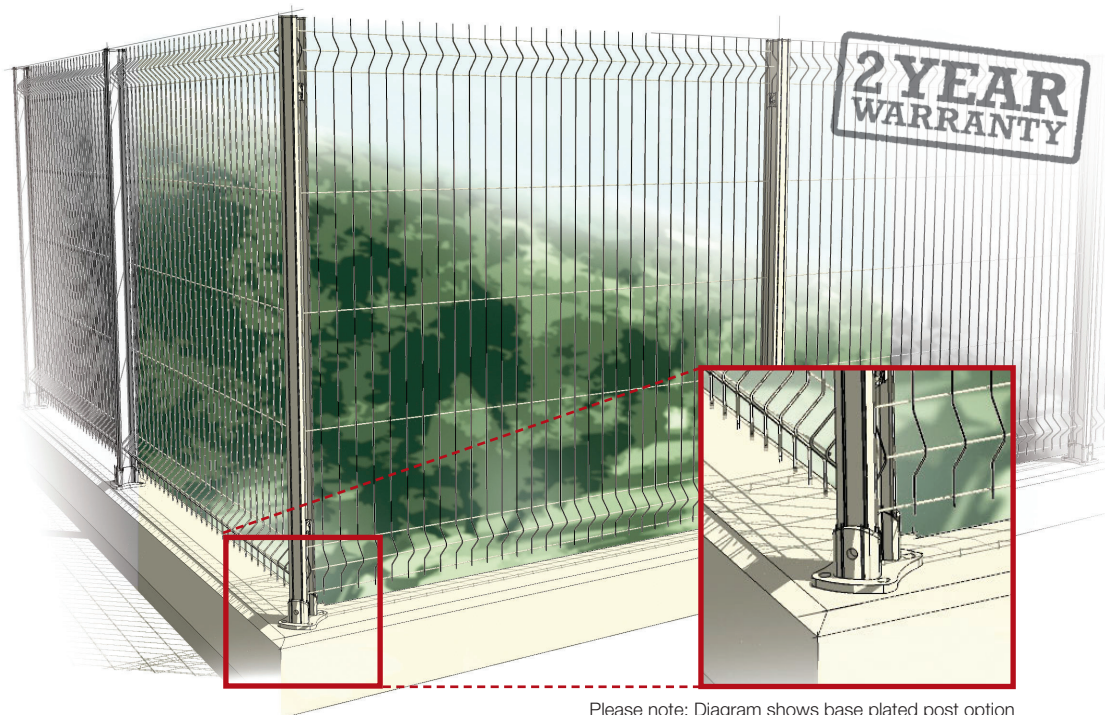

- Perfectly symmetrical 'H' Profile
- Achieve a genuine 90 degree angle with a single post
- Absorbs all degrees of slope
- Replacing panels without damaging posts is easy
- The arm posts can be equipped with barbed wire for additional security
- A high quality finish, covered by a 2 Year Warranty period