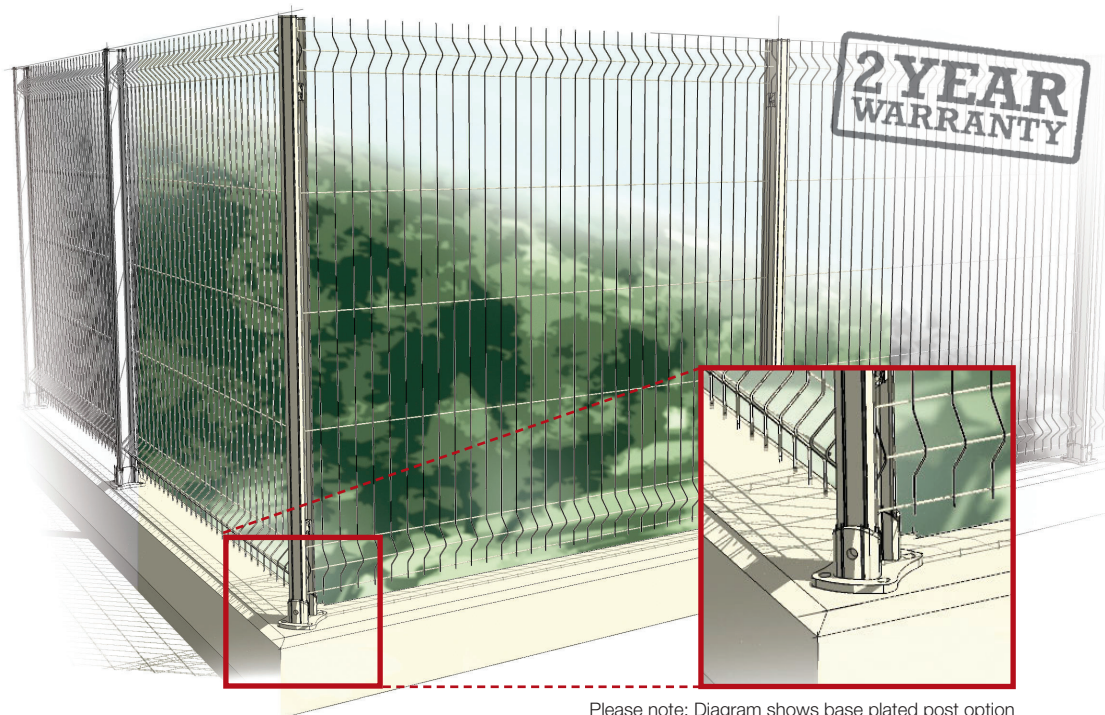

- Perfectly symmetrical 'H' Profile
- Achieve a genuine 90 degree angle with a single post
- Absorbs all degrees of slope
- Replacing panels without damaging posts is easy
- The arm posts can be equipped with barbed wire for additional security
- A high quality finish, covered by a 2 Year Warranty period