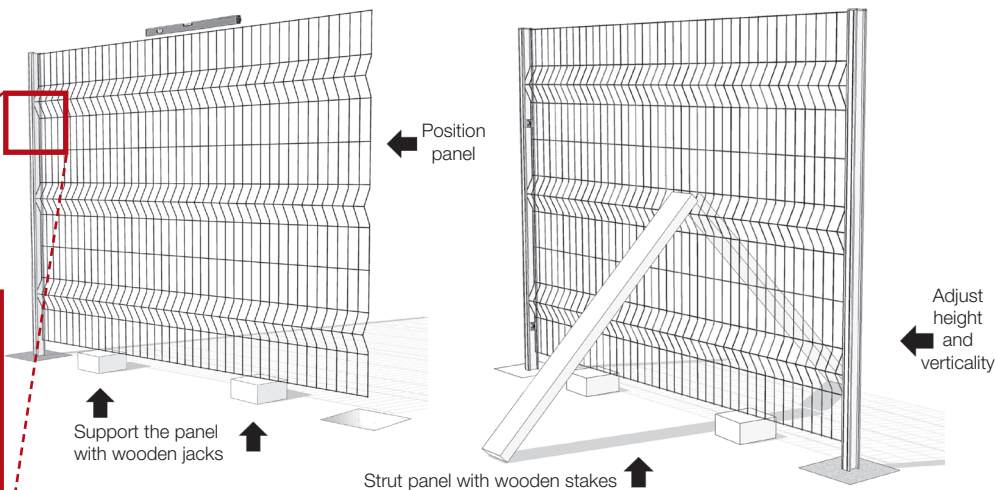

Please note: Diagram shows base plated post option

Installation overview (in-ground option) Thanks to the EASYCLIP® post fixing system, installation is simple.

1. Prepare for installation

Dig holes of 30cm diameter and 50cm deep, with a 2.5m distance between centres of each hole.

2. Installation of the first post

Bury first post in dry instant cement. Adjust height and verticality, then fill hole with instant set concrete as per concrete instructions.

3. Installation of first panel

Support the panel with wooden jacks. Position the panel in the groove of the post. Fix the post with the clips.

Fix post with the clips

4. Installation of second post Bury the second post. Adjust height & verticality. Strut the panel with wooden stakes. Repeat operations until fence is complete.