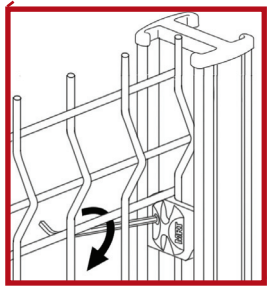

Fix post with the clips