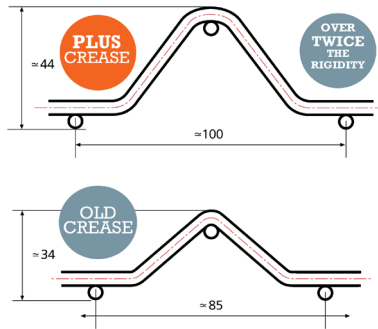

Highly durable

Senzimir Zinc galvanised (40 gr/m² minimum) with a metallic black powder coating finish, HERCULES® PLUS now features an enhanced 'Plus Crease' profile which offers more than twice the rigidity of other rigid mesh panel fencing solutions.

Exceptional value for money, HERCULES® PLUS will stand the test of time, long beyond its standard 2 Year Warranty.

Seriously stylish

Polyester powder coated (to 100 microns minimum), HERCULES® PLUS fence panels boast a new 'Oxidon' texture, for a stunning metallic black deluxe finish.

With clean symmetrical lines and discreet 90 degree corners on a single post, HERCULES® PLUS panels will help to enhance both the style and security of your property, without having to sacrifice visibility.

HERCULES® PLUS fence panels are seriously strong on style.

Extremely versatile

A combination of strength and attractive looks makes HERCULES® PLUS fence panels one of the most versatile products available today.

If you need a stylish yet secure perimeter fence for your corporate head office, or a discreet boundary fence with great visibility properties for your home, HERCULES® PLUS is a cost-effective option that will enhance the value of your property.