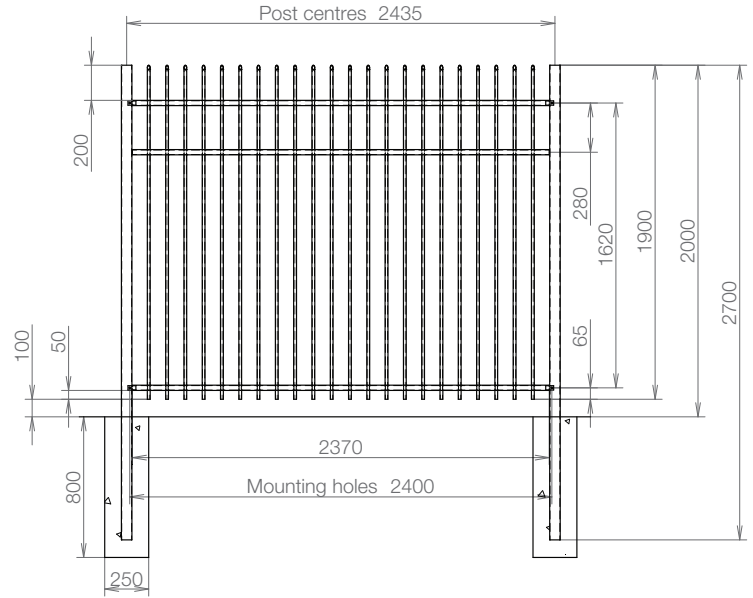

Extremely versatile

TITAN™ tubular steel fence panels offer outstanding versatility. TITAN™ panels are available in a standard dimension of 1900mm (H) x 2370mm (W) and come with either 2 or 3 rail options. Fully welded raked (sloped) panels and a full range of matching gates are also available. Mr Fencer is likely to soon be adding other standard panel sizes. In the interim, we are able to customise orders to any size, to meet your specific requirements.

TITAN™ FENCE 2-RAIL

Cross Rail	30 x 40 x 2.0 wall-section
Vertical Tubing	Dia. 16 x 1.6 wall-section
Post	60 x 40 x 2.0 wall-section

TITAN™ FENCE 3-RAIL

Cross Rail	30 x 40 x 2.0 wall-section
Vertical Tubing	Dia. 16 x 1.6 wall-section
Post	60 x 40 x 2.0 wall-section

NEPTUNE™ FENCE

Cross Rail	30 x 40 x 2.0 wall-section
Vertical Tubing	Dia. 16 x 1.6 wall-section
Post	60 x 40 x 2.0 wall-section

Specifications

Purpose designed base plates:

Available as unfinished cast aluminium or can be powder coated to any colour you choose. Special dynabolts are used to ensure a flush and discrete finish.

Post and rail sizes: Posts: 60 x 40 x 2.0mm,
Cross rails: 30 x 40 x 2.0mm, Vertical tubing: Dia. 16 x 1.6mm

Optional extras: These optional extras are available by request:
Anti-corrosive alloys – for particularly aggressive environments
Custom gates – can be included with optional automation