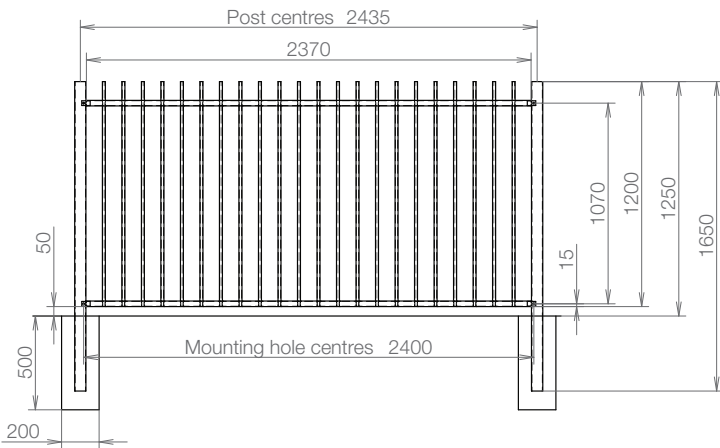

Extremely versatile

TITAN™ tubular steel fence panels offer outstanding versatility. TITAN™ panels are available in a standard dimension of 1900mm (H) x 2370mm (W) and come with either 2 or 3 rail options. Fully welded raked (sloped) panels and a full range of matching gates are also available. Mr Fencer is likely to soon be adding other standard panel sizes. In the interim, we are able to customise orders to any size, to meet your specific requirements.

TITAN™ FENCE 2-RAIL

Cross Rail	30 x 40 x 2.0 wall-section
Vertical Tubing	Dia. 16 x 1.6 wall-section
Post	60 x 40 x 2.0 wall-section

TITAN™ FENCE 3-RAIL

Cross Rail	30 x 40 x 2.0 wall-section
Vertical Tubing	Dia. 16 x 1.6 wall-section
Post	60 x 40 x 2.0 wall-section

Post and rail sizes: Posts: 60 x 40 x 2.0mm,
Cross rails: 30 x 40 x 2.0mm, Vertical tubing: Dia. 16 x 1.6mm

Optional extras: These optional extras are available by request:
Anti-corrosive alloys – for particularly aggressive environments
Custom gates – can be included with optional automation