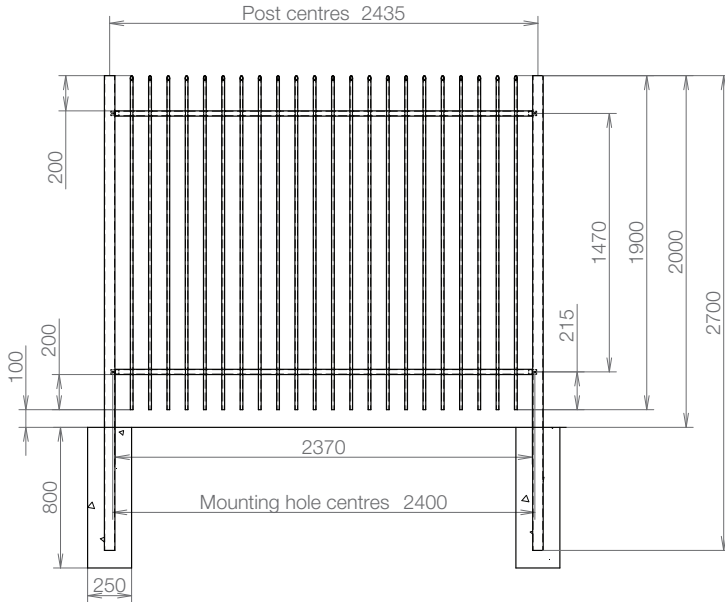

Extremely versatile

TITAN™ tubular steel fence panels offer outstanding versatility. TITAN™ panels are available in a standard dimension of 1900mm (H) x 2370mm (W) and come with either 2 or 3 rail options. Fully welded raked (sloped) panels and a full range of matching gates are also available. Mr Fencer is likely to soon be adding other standard panel sizes. In the interim, we are able to customise orders to any size, to meet your specific requirements.

TITAN™ FENCE 2-RAIL

Cross Rail	30 x 40 x 2.0 wall-section
Vertical Tubing	Dia. 16 x 1.6 wall-section
Post	60 x 40 x 2.0 wall-section

TITAN™ FENCE 3-RAIL

Cross Rail	30 x 40 x 2.0 wall-section
Vertical Tubing	Dia. 16 x 1.6 wall-section
Post	60 x 40 x 2.0 wall-section

NEPTUNE™ FENCE

Cross Rail	30 x 40 x 2.0 wall-section
Vertical Tubing	Dia. 16 x 1.6 wall-section
Post	60 x 40 x 2.0 wall-section

Specifications

Purpose designed base plates:

Available as unfinished cast aluminium or can be powder coated to any colour you choose. Special dynabolts are used to ensure a flush and discrete finish.

Post and rail sizes: Posts: 60 x 40 x 2.0mm,
Cross rails: 30 x 40 x 2.0mm, Vertical tubing: Dia. 16 x 1.6mm

Optional extras: These optional extras are available by request:
Anti-corrosive alloys – for particularly aggressive environments
Custom gates – can be included with optional automation